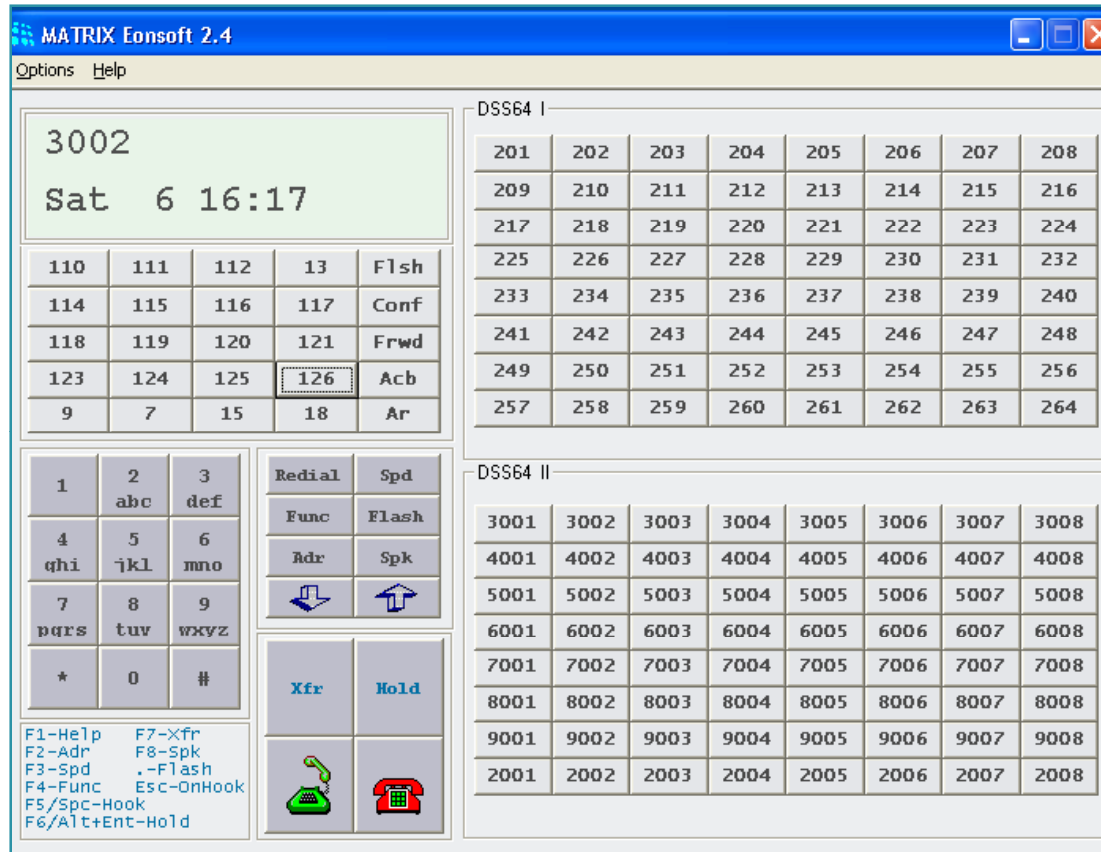

- Companion DSS for EON42S
- 72 Keys for Direct Station Selection
- DSS72 Use One DKP Port (2-Wire Interface)
- Dual Color LEDs for Port Status

Direct Station Selection – DSS16X4

- Companion DSS for EON48
- 64 Keys for Direct Station Selection
- DSS16X4 Use One DKP Port
- Dual Color LEDs for Port Status

PC Based Digital Key Phone – EONSOFT

- PC Based Digital Key Phone
- 20 Programmable Keys
- Use One DKP Port
- Dual Color Button Display for Port Status

EONSOFT-Operator

- Runs on Microsoft Windows
- 148 Keys for Direct Station Selection
- Use Only One DKP Port
- Dual Color Button Display for Port Status