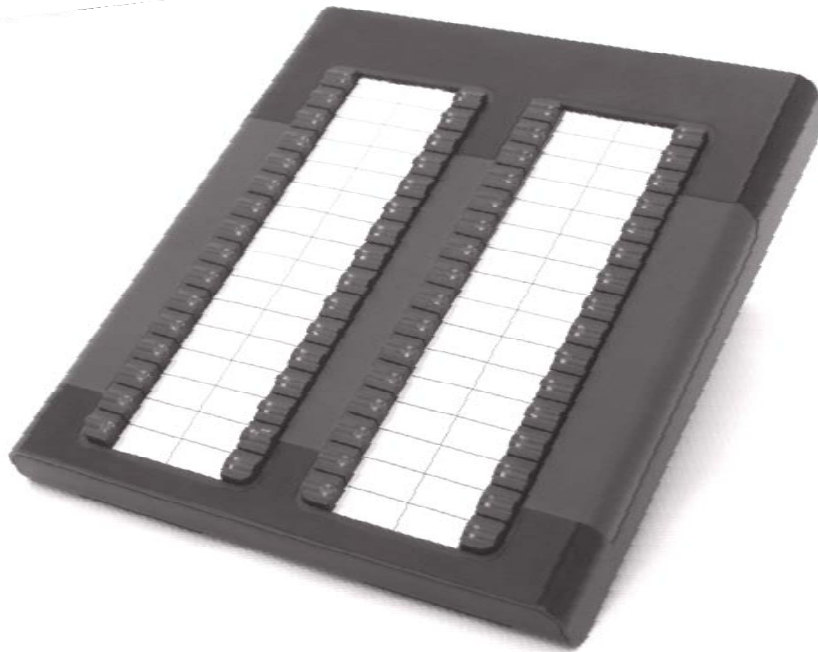

Direct Station Selection – DSS16X4

- Companion DSS for EON48
- 64 Keys for Direct Station Selection
- DSS16X4 Use One DKP Port
- Dual Color LEDs for Port Status