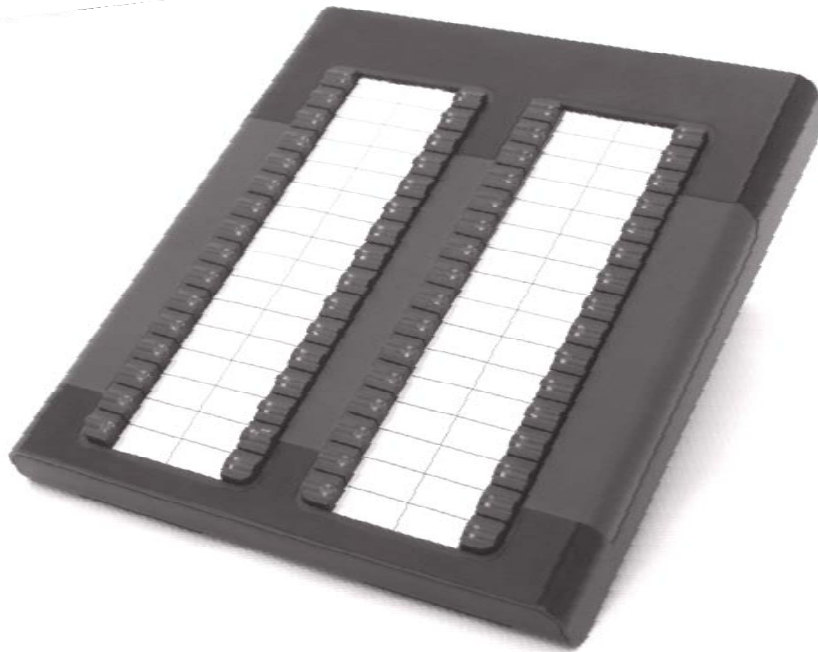

Matrix ComSec

DKP and IP Phones

Digital Key Phone – EON48P Black/White

Digital Key Phone – EON48P

- 6x24 Character LCD Display
- 16 Programmable Keys
- 17 Touch-Sense Keys
- Touch-Sense Keys for Navigation and One-touch Feature Access
- Full Duplex Speaker Phone
- Headset Interface
- LCD Contrast and Brightness Control
- English, French, German, Spanish, Portuguese and Italian Language Support
- 3-Position Desktop Mounting
- Wall Mounting

Digital Key Phone – EON48S Black/White

Digital Key Phone – EON48S

- 2x24 Character LCD Display
- 16 Programmable Keys
- 17 Touch-Sense Keys
- Touch-Sense Keys for Navigation and One-touch Feature Access
- Full Duplex Speaker Phone
- Headset Interface
- LCD Contrast and Brightness Control
- English, French, German, Spanish, Portuguese and Italian Language Support
- 3-Position Desktop Mounting
- Wall Mounting

Digital Key Phone – EON42S

- 2x24 Character LCD Display
- Total 42 Keys
- 24 Programmable Keys
- Navigation Button
- Ringer Indication
- Speaker Phone
- Headset Interface

Direct Station Selection - DSS72

- Companion DSS for EON42S
- 72 Keys for Direct Station Selection
- DSS72 Use One DKP Port (2-Wire Interface)
- Dual Color LEDs for Port Status

Direct Station Selection – DSS16X4

- Companion DSS for EON48
- 64 Keys for Direct Station Selection
- DSS16X4 Use One DKP Port
- Dual Color LEDs for Port Status