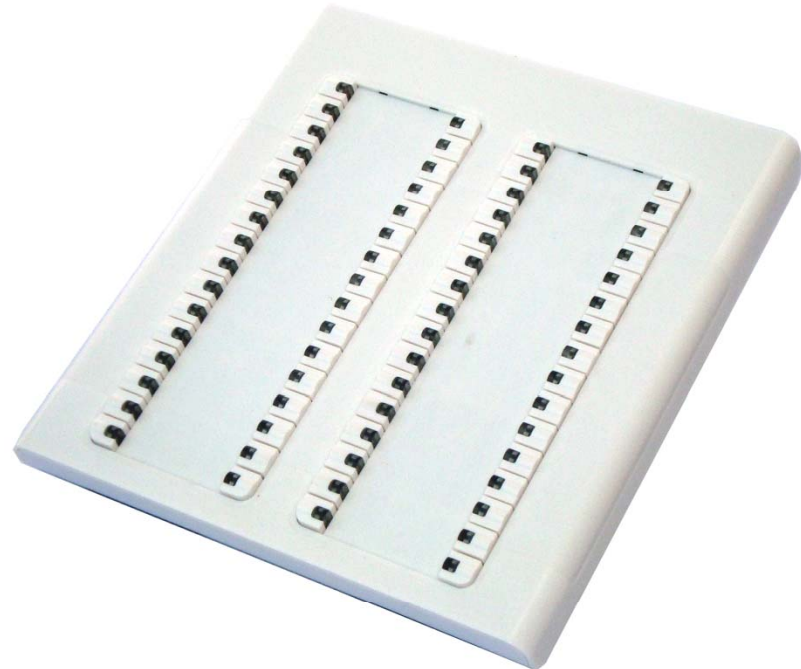

Direct Station Selection – DSS16X4

- Companion DSS for EON48
- 64 Keys for Direct Station Selection
- DSS16X4 Use One DKP Port
- Dual Color LEDs for Port Status