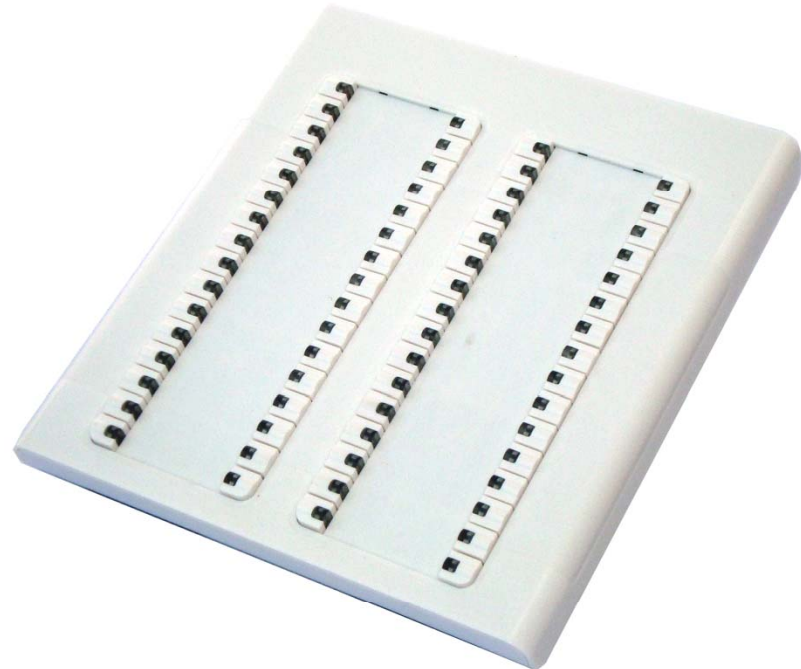

Digital Key Phone – EON48S Black/White

Digital Key Phone – EON48S

- 2x24 Character LCD Display
- 16 Programmable Keys
- 17 Touch-Sense Keys
- Touch-Sense Keys for Navigation and One-touch Feature Access
- Full Duplex Speaker Phone
- Headset Interface
- LCD Contrast and Brightness Control
- English, French, German, Spanish, Portuguese and Italian Language Support
- 3-Position Desktop Mounting
- Wall Mounting

Digital Key Phone – EON42S

- 2x24 Character LCD Display
- Total 42 Keys
- 24 Programmable Keys
- Navigation Button
- Ringer Indication
- Speaker Phone
- Headset Interface

Direct Station Selection - DSS72

- Companion DSS for EON42S
- 72 Keys for Direct Station Selection
- DSS72 Use One DKP Port (2-Wire Interface)
- Dual Color LEDs for Port Status

Direct Station Selection – DSS16X4

- Companion DSS for EON48
- 64 Keys for Direct Station Selection
- DSS16X4 Use One DKP Port
- Dual Color LEDs for Port Status

PC Based Digital Key Phone – EONSOFT

- PC Based Digital Key Phone
- 20 Programmable Keys
- Use One DKP Port
- Dual Color Button Display for Port Status

EONSOFT-Operator

- Runs on Microsoft Windows
- 148 Keys for Direct Station Selection
- Use Only One DKP Port
- Dual Color Button Display for Port Status