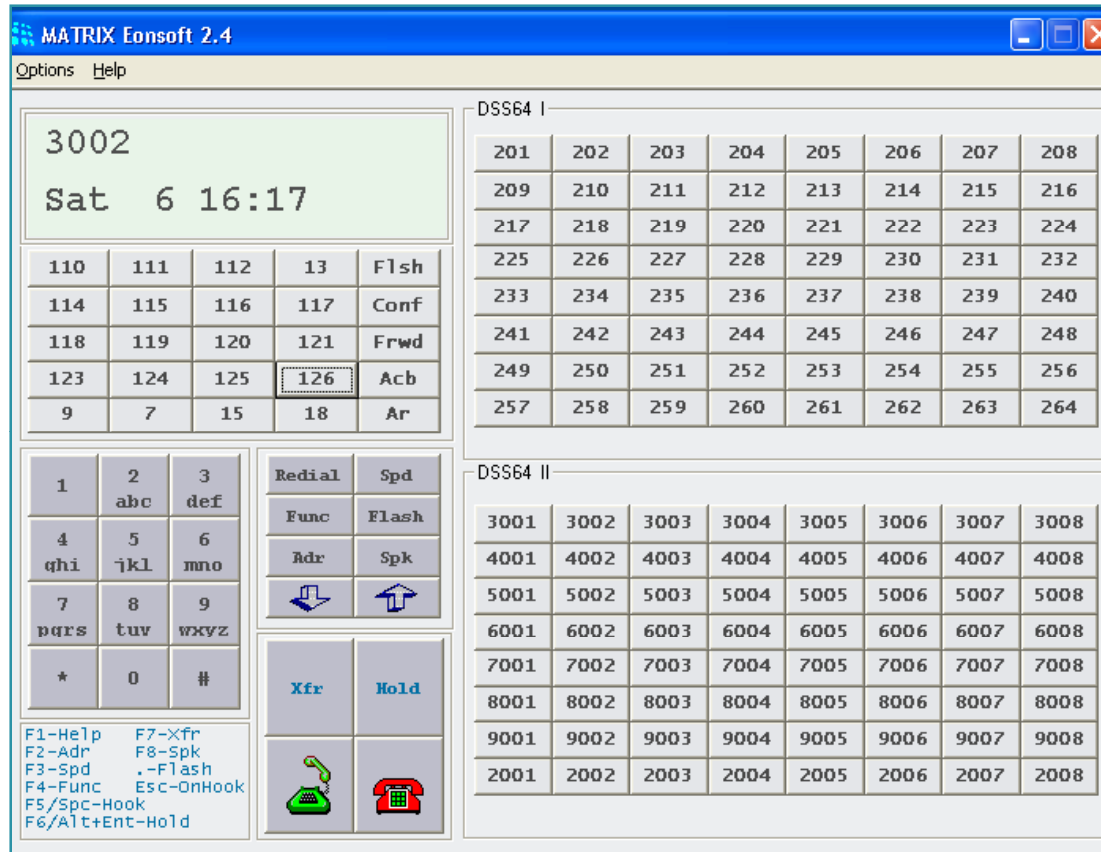

EONSOFT-Operator

- Runs on Microsoft Windows
- 148 Keys for Direct Station Selection
- Use Only One DKP Port
- Dual Color Button Display for Port Status