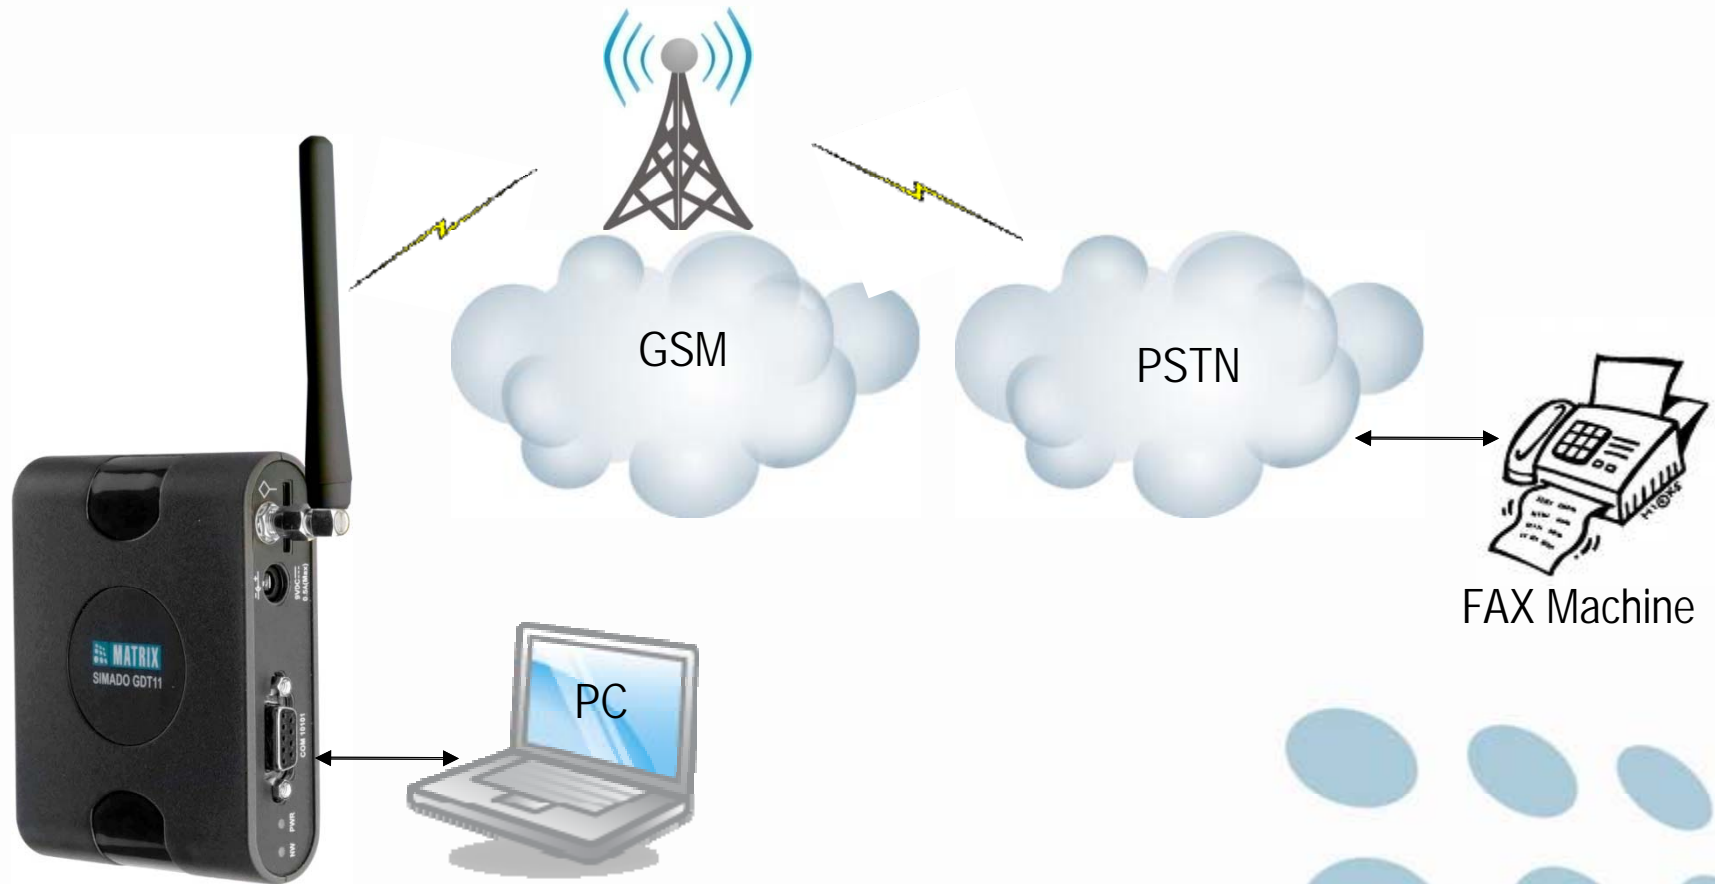

FAX Application (PC Fax)

SIMADO GDT11