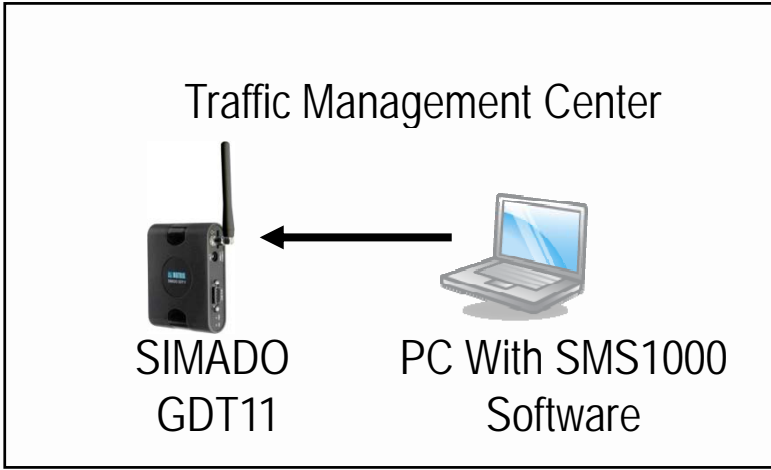

FAX Application (PC Fax)

SIMADO GDT11

SMS Service

- SIMADO GDT11 and Matrix SIMADO SMS1000 Software Together Form a Complete Solution for Sending/Receiving Bulk SMS
- SIMADO SMS1000:
 - ✓ PC Based SMS Software
 - ✓ Send Bulk Text Messages With a Single Click

CONFIDENTIAL

SMS Application

Data Acquisition

- Get GPRS Facility Activated on SIM by the Service Provider
- Capture Data of Remote Locations in Real Time
 - ✓ Data Such as : Water Level, Temperature, Pressure Flow, Density Can be Received In Form of Messages
 - ✓ Send Controlling/Corrective Messages Using SMS Software Via GDT1

Data Acquisition Application

Traffic Control Application

SIMADO SMS1000

The Smart Text Messaging Manager

CONFIDENTIAL

SIMADO SMS1 000 Features

- Two Way SMS
- Bulk SMS Sending
- Address Book Support
- Single Desktop Software Instead of Client/Server Architecture
- Template Facility
- Inbox for Received SMS
- Outbox for Sent Message Log
- Facility to Send Flash SMS
- Status for Delivery Messages
- Contact Import From Excel File & Database File

SIMADO SMS1000: Home Page

The screenshot shows a web application window titled "MATRIX Simado SMS1000". The interface includes a sidebar with navigation icons for Home, Inbox, Outbox, Sentbox, Address Book, Send SMS, Template, and Configuration. The main content area is titled "Welcome to Bulk SMS Sender" and contains several functional panels: