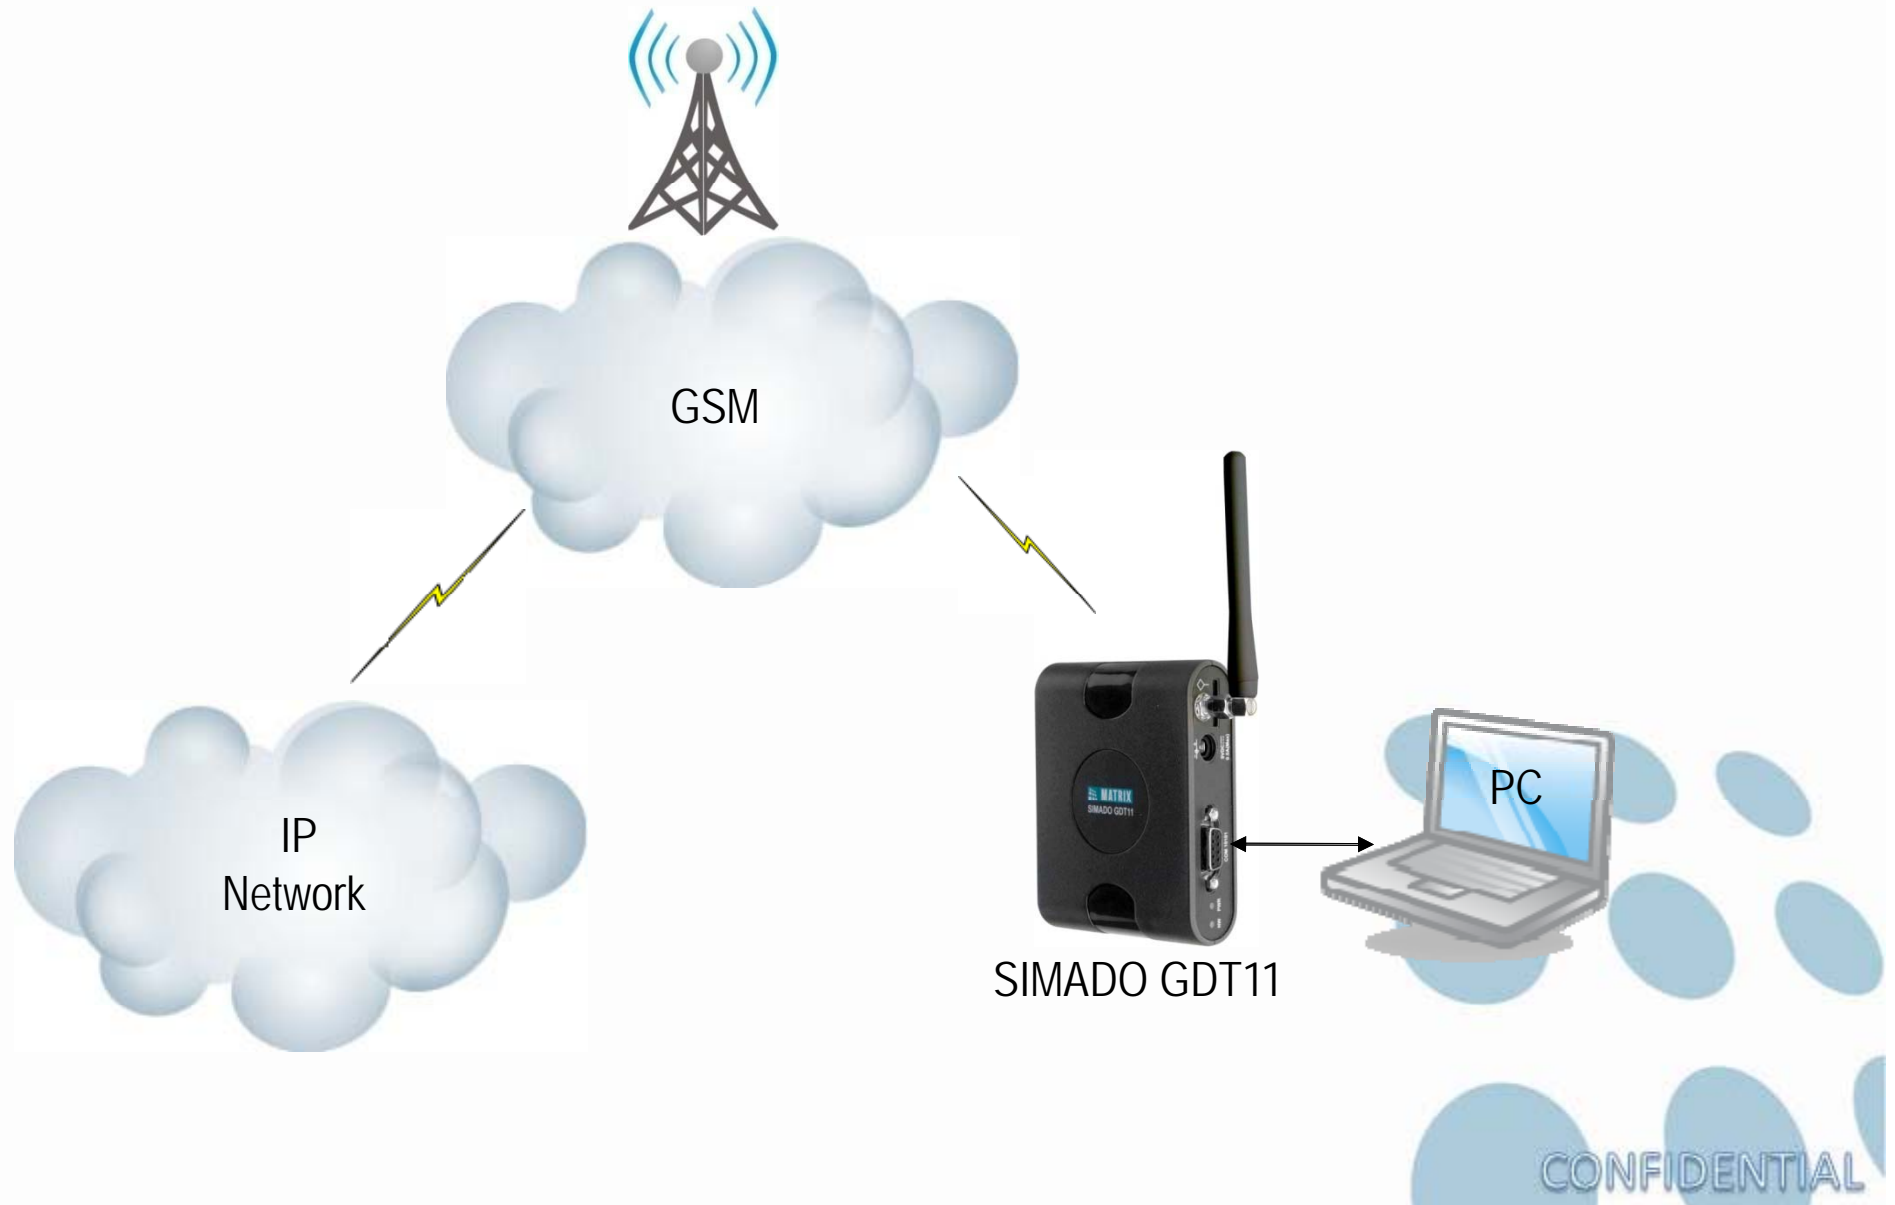

GPRS Application