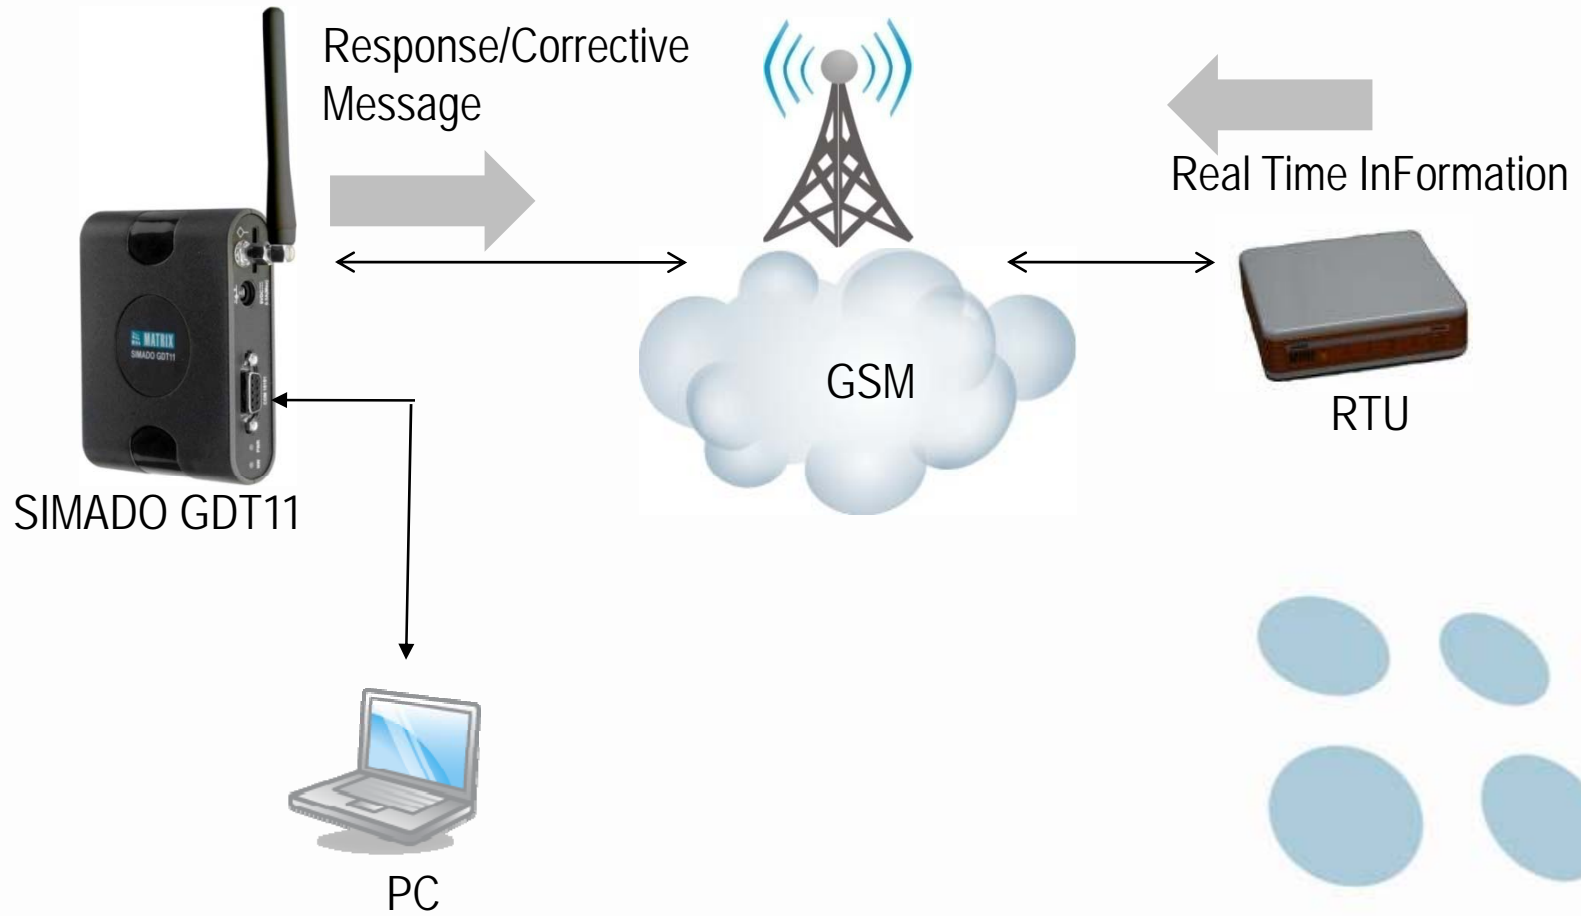

CONFIDENTIAL

System Interfaces

System Interfaces

GPRS

- Get GPRS Facility Activated on the SIM, From the Service Provider
- Surf Internet Through SIMADO GDT11
- Useful When Traditional Internet Services are Not Available

CONFIDENTIAL

SMS Application

Data Acquisition

- Get GPRS Facility Activated on SIM by the Service Provider
- Capture Data of Remote Locations in Real Time
 - ✓ Data Such as : Water Level, Temperature, Pressure Flow, Density Can be Received In Form of Messages
 - ✓ Send Controlling/Corrective Messages Using SMS Software Via GDT1

Data Acquisition Application

Traffic Control Application

SIMADO SMS1000

The Smart Text Messaging Manager

CONFIDENTIAL

SIMADO SMS1 000 Features

- Two Way SMS
- Bulk SMS Sending
- Address Book Support
- Single Desktop Software Instead of Client/Server Architecture
- Template Facility
- Inbox for Received SMS
- Outbox for Sent Message Log
- Facility to Send Flash SMS
- Status for Delivery Messages
- Contact Import From Excel File & Database File

SIMADO SMS1000: Home Page

The screenshot shows a web application window titled "MATRIX Simado SMS1000". The interface includes a sidebar with navigation icons for Home, Inbox, Outbox, Sentbox, Address Book, Send SMS, Template, and Configuration. The main content area is titled "Welcome to Bulk SMS Sender" and contains several functional panels: