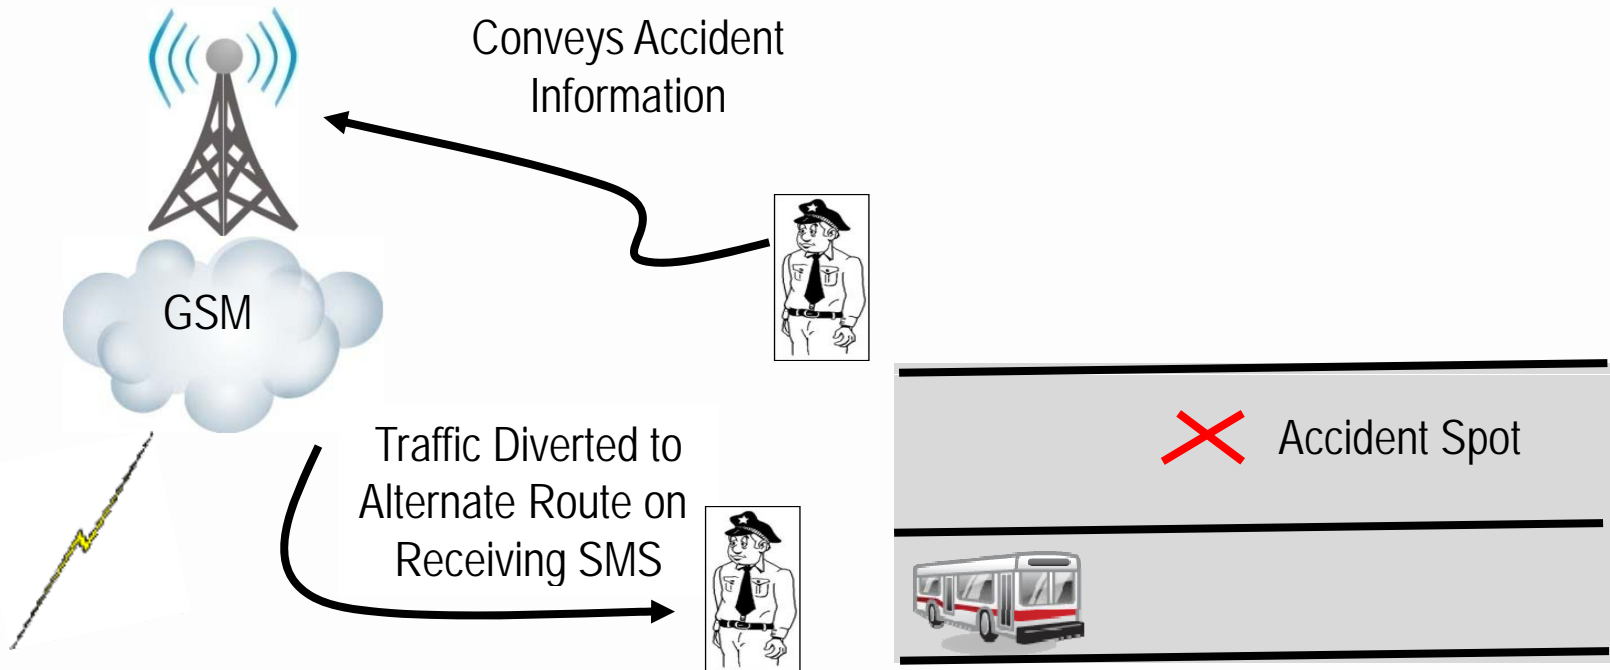

Traffic Control Application