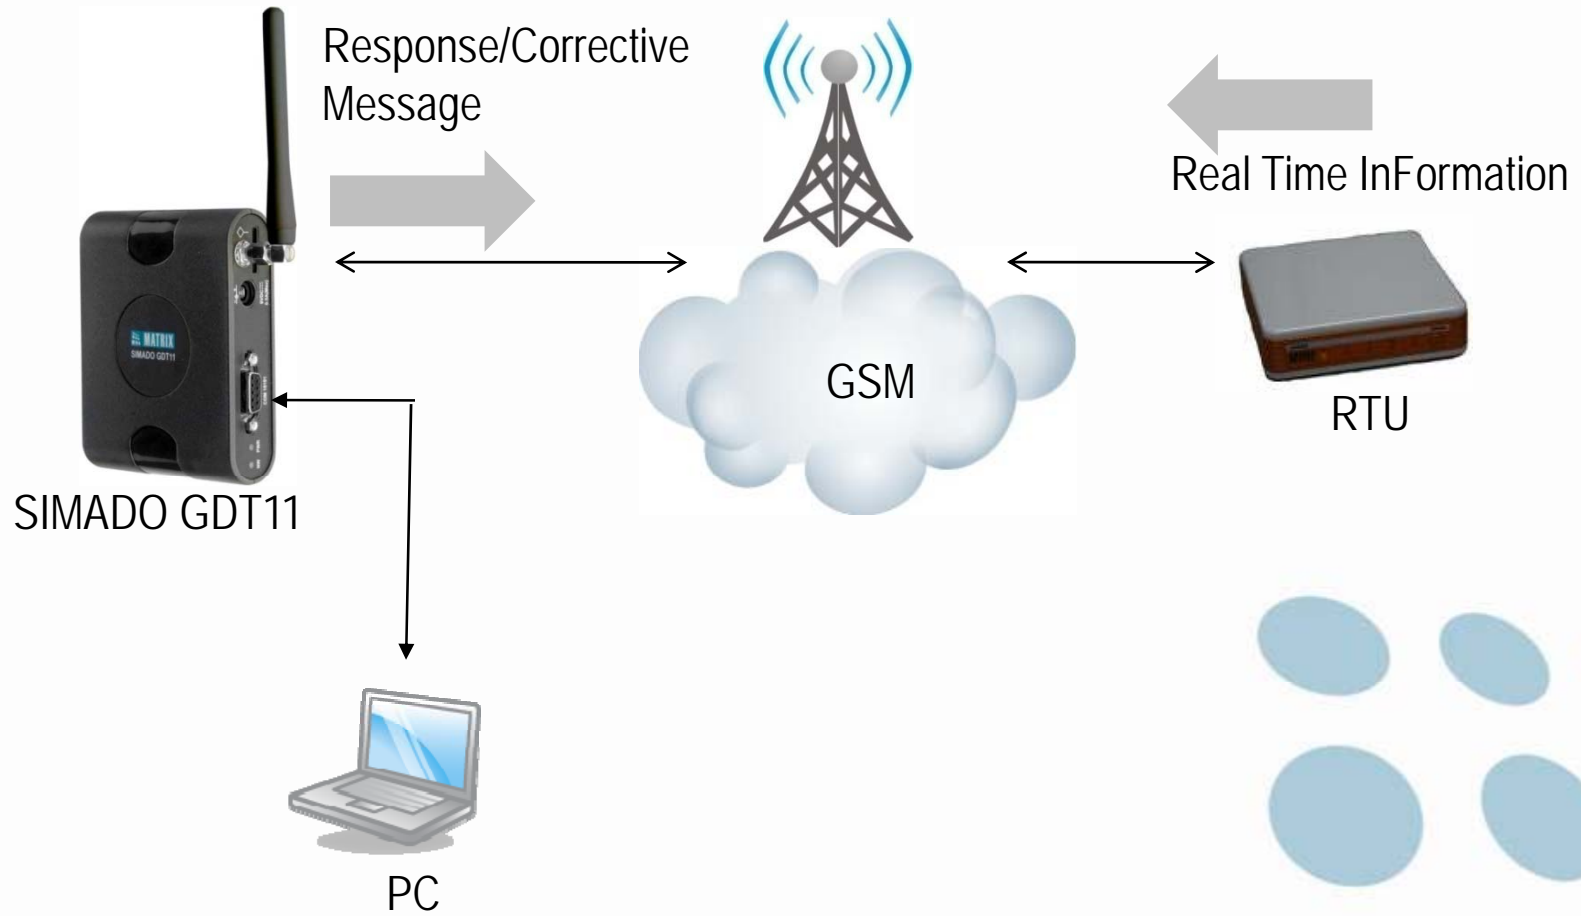

Data Acquisition Application