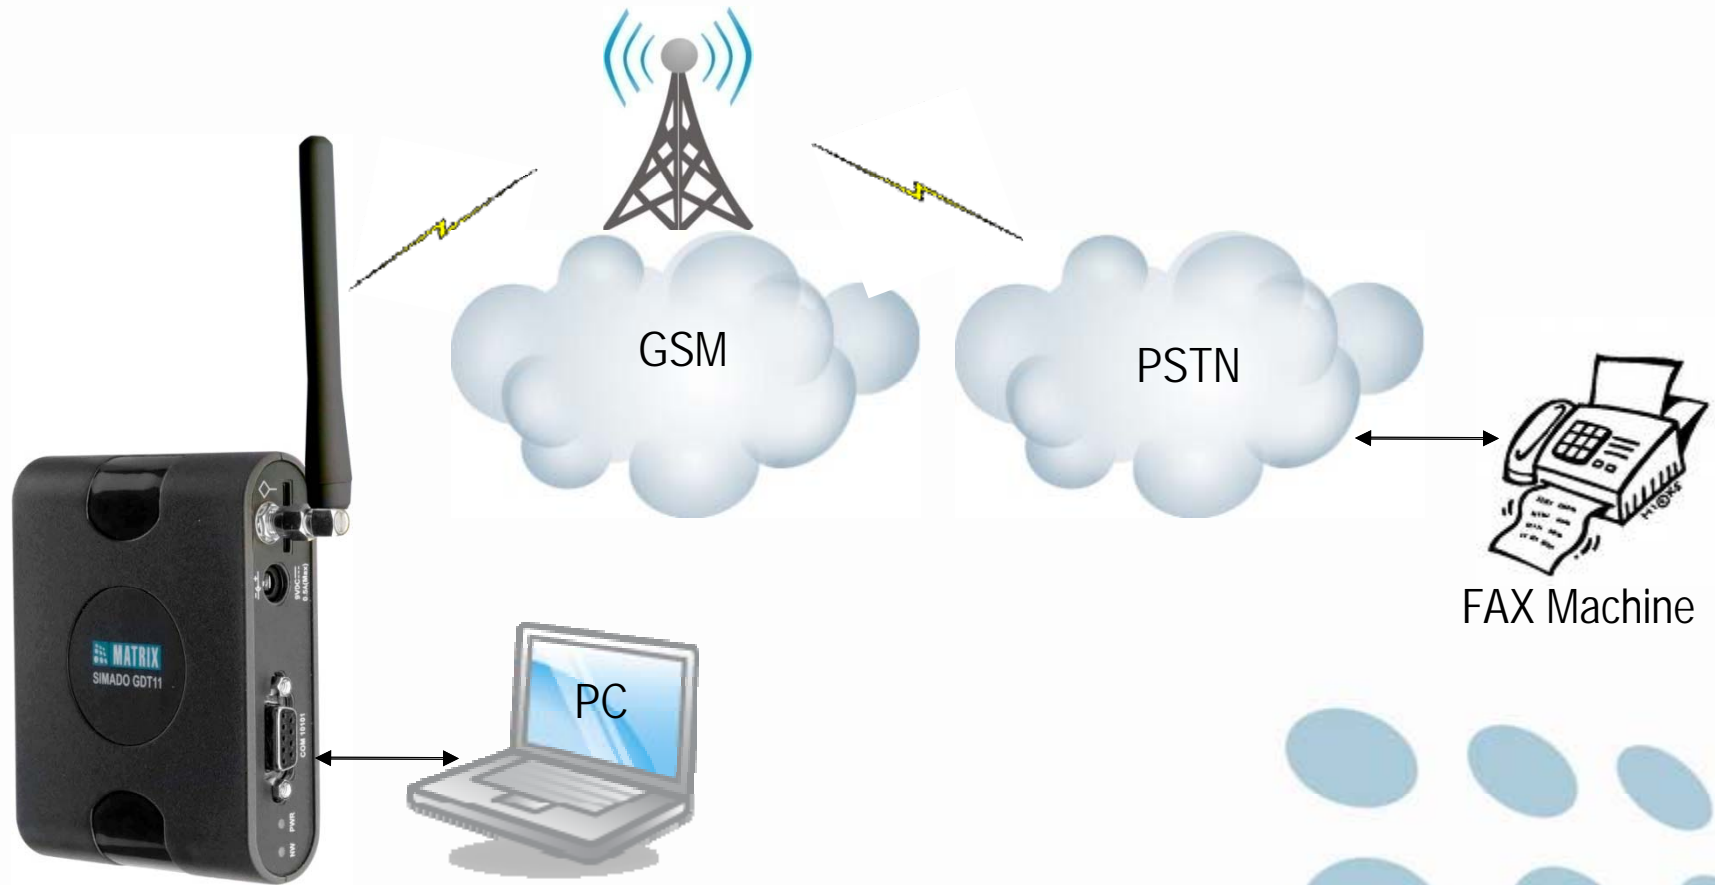

FAX Application (PC Fax)

SIMADO GDT11