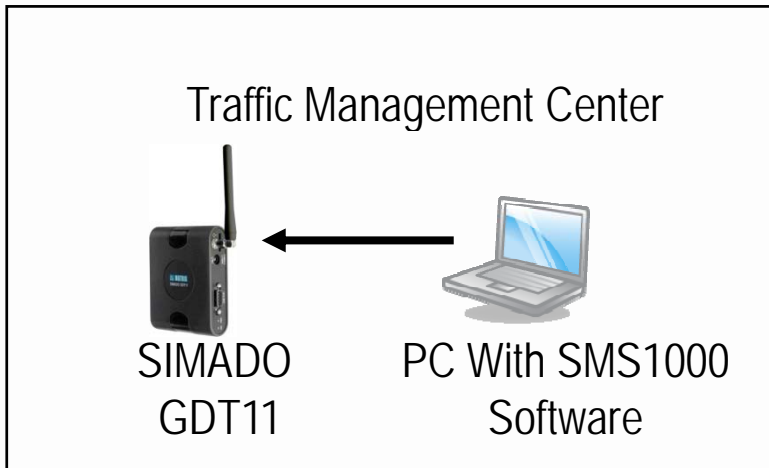

Traffic Control Application